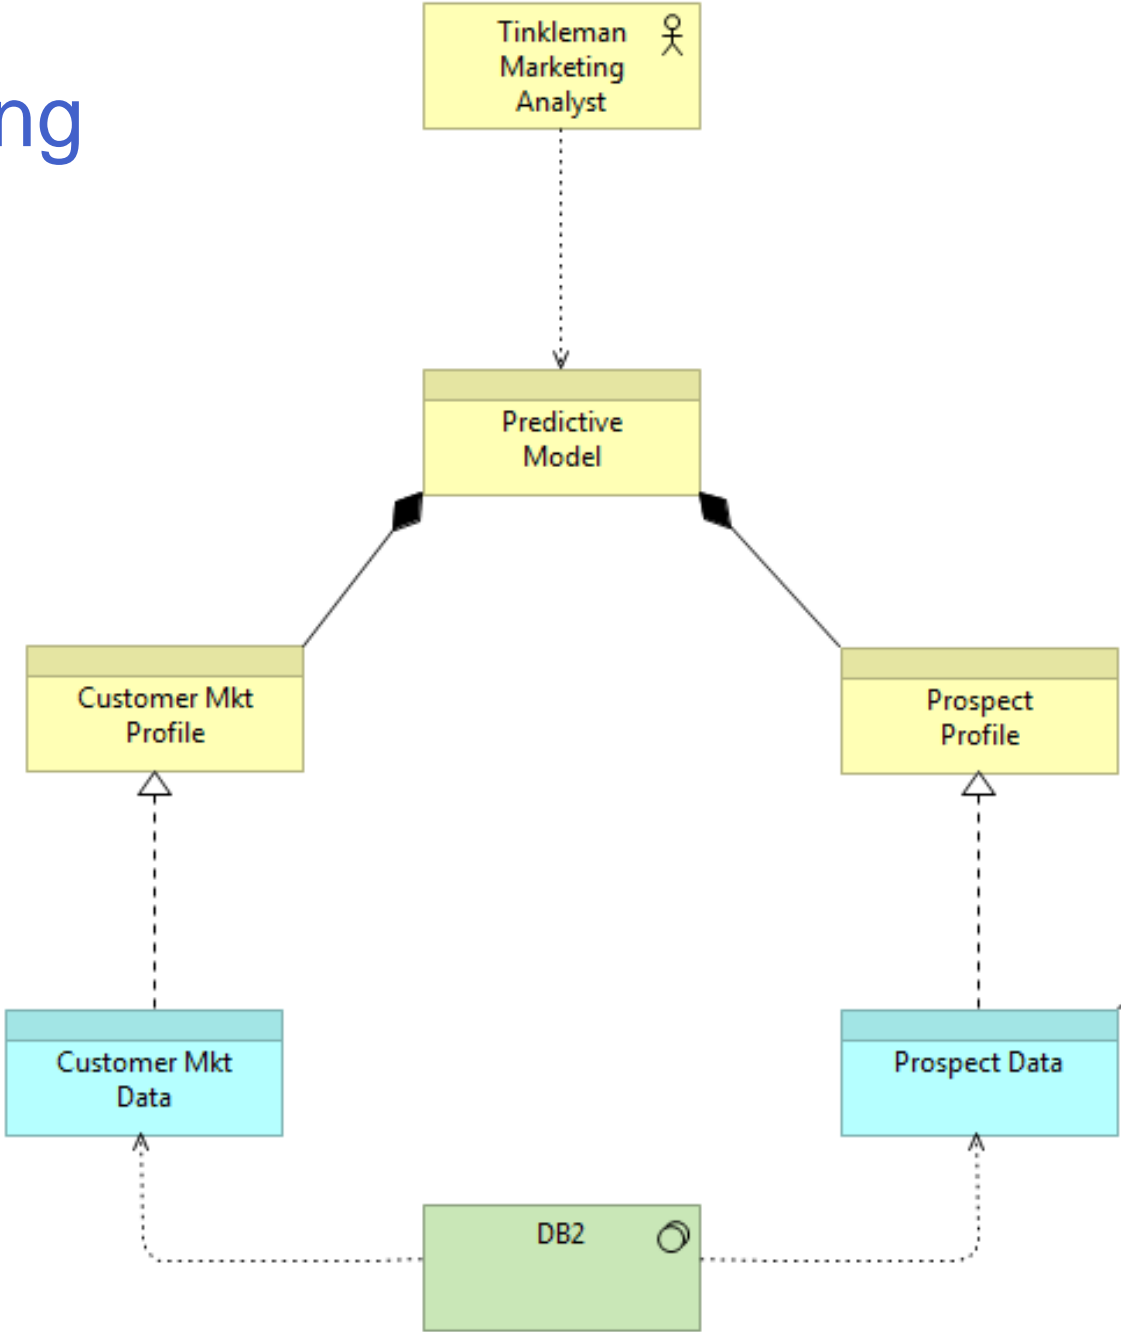

- A data object is defined as a coherent, self-contained piece of information suitable for automated processing.

Data Object

- In the model below, two application functions co-operate via an application service, in which a data object holding Transaction data is exchanged.

Data Mapping

Layered Viewpoint

Stakeholder Viewpoint (motivational)